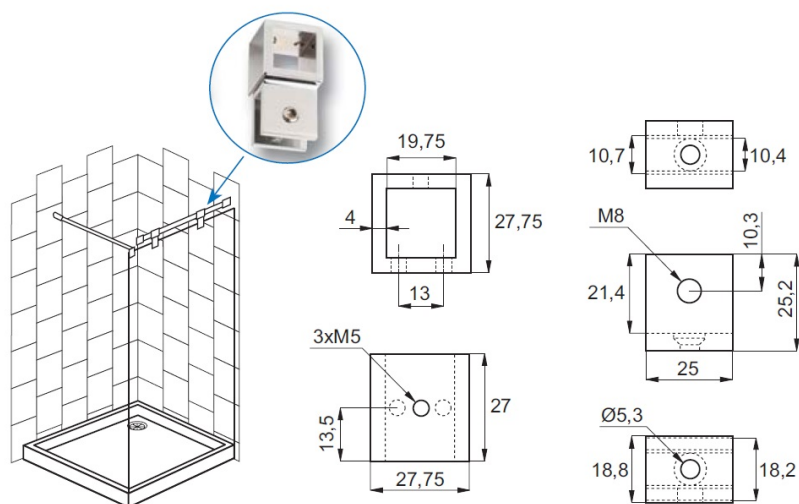

PRODUCT SHEET

Description:

Bar To Glass Centre Bracket, F/19x19mm Square Tube, Black Finish, 8-10mm Glass, W/Open Bar Hole

Item number:

15.24.305-4

Units	Box	Carton	HS Code	Barcode
Pcs.	1	50	8302419000	 5704866502467